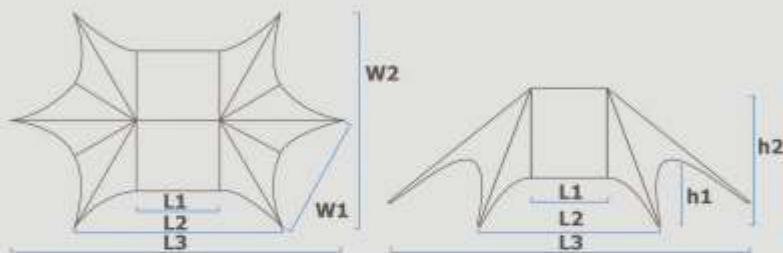

Méret	Szövet	Hossz			Szélesség		Magasság	
		L1	L2	L3	W1	W2	H1	H
13.65X8.65X5m	Polyester	3.65m	8.65m	13.65m	5m	8.65m	2.1m	5m
16.40X10.40X6m	Polyester	4.40m	10.40m	16.40m	6m	10.40m	2.1m	6m
19.10X12.10X6m	Polyester	5.10m	12.10m	19.10m	7m	12.10m	2.1m	6m
21.85X13.85X6m	Polyester	5.85m	13.85m	21.85m	8m	13.85m	2.1m	6m